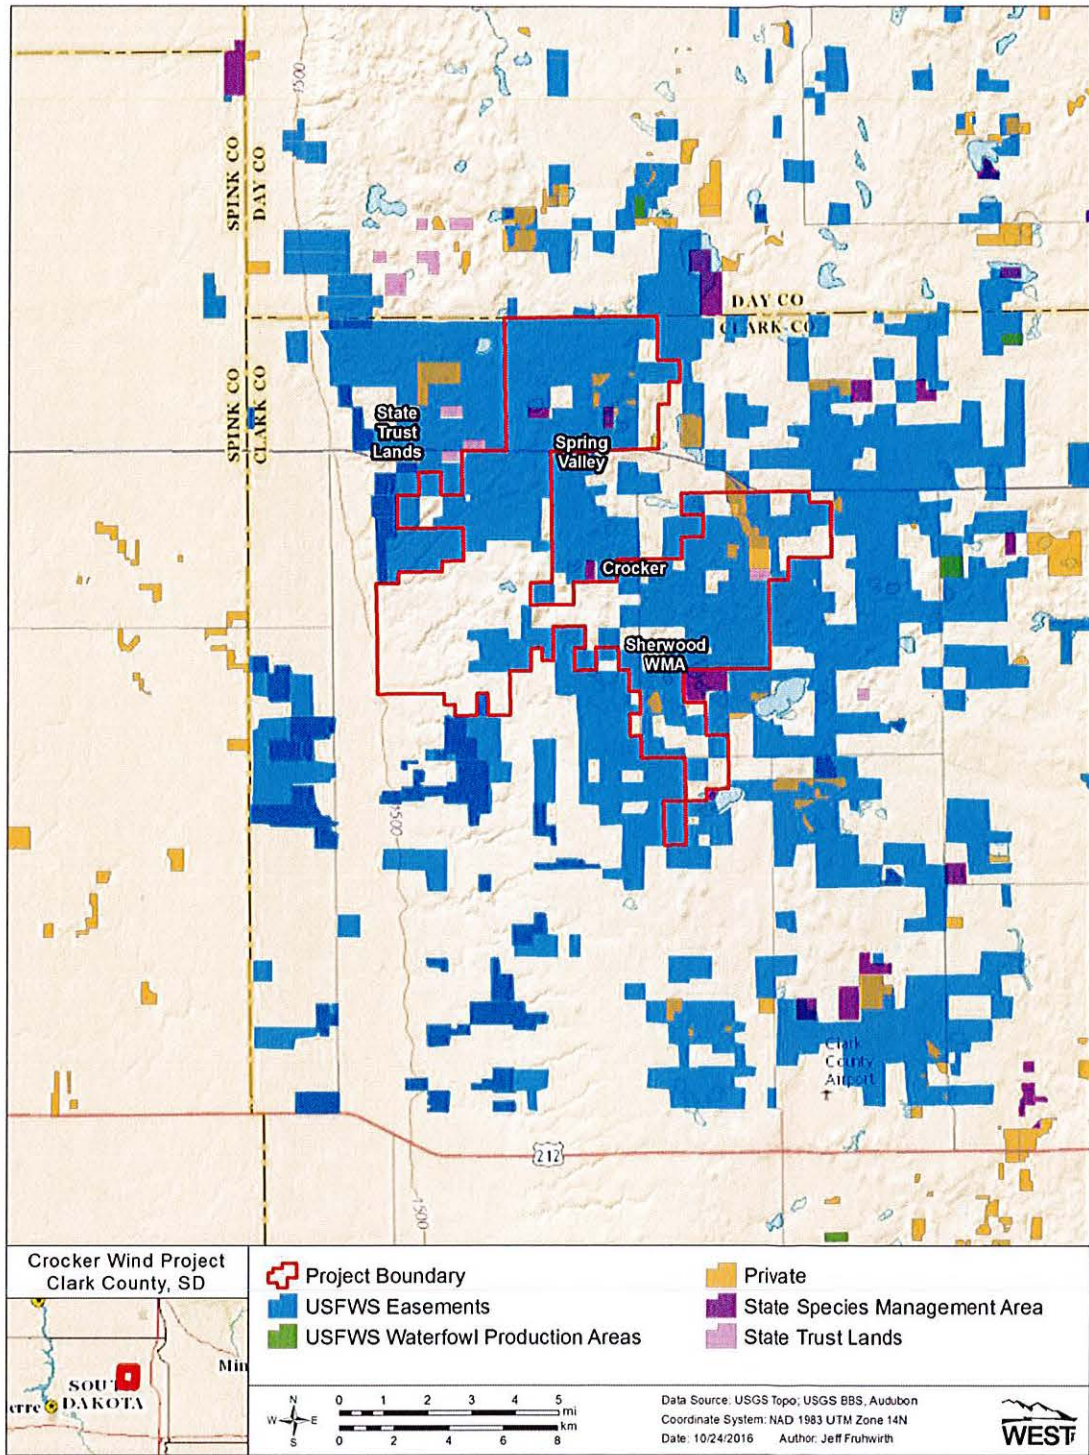

Map Exhibit 3. Crocker Wind Farm with State and Federal Conservation Lands and Easements

PENGAD 800-631-6989

EXHIBIT

I-46